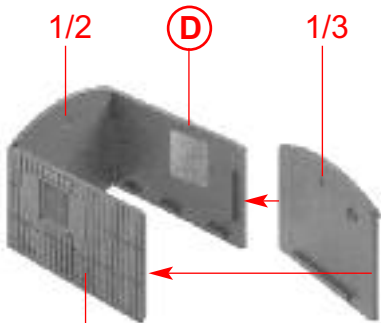

2

1

2

A 2 x 2/2

B 2/5

C Fensterfolie / Window foil / Raam folie

D 2 x 1/1

E D

F E 2/1

G

H G