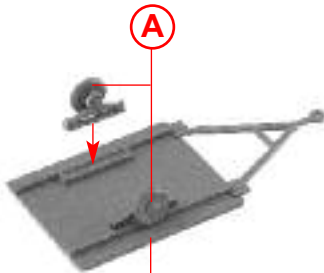

2

1

2

A 2 x 2/2

B 2/5

C Fensterfolie / Window foil / Raam folie

D 2 x 1/1

E D

F E 2/1

G

H G