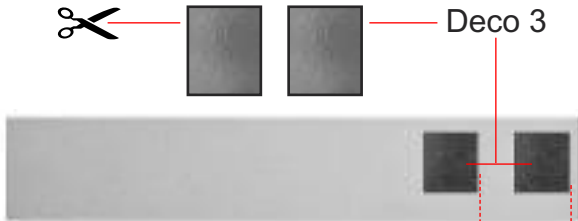

2

1

2

A 2 x 2/2

B 2/5

C Fensterfolie / Window foil / Raam folie

D 2 x 1/1

E D

F E 2/1

G

H G