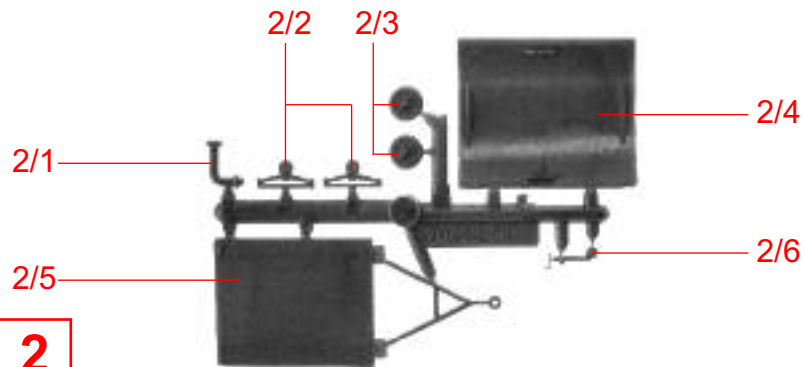

2

1

2

A 2 x 2/2

B 2/5

C Fensterfolie / Window foil / Raam folie

D 2 x 1/1

E D

F E 2/1

G

H G